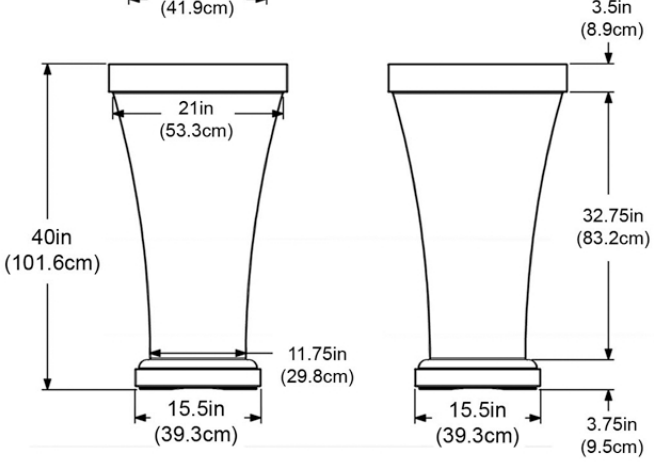

PACKAGE CONTENTS: 1x Bordeaux Bin, 1x Insert, 1x Lid

MATERIAL: Polyethylene

CAPACITY: 24 Gallons

IMPORTANT NOTE:

- All weather construction designed for indoor or outdoor use.
- Includes removable lid and liner. Waste bags not included.

- Molded polyethylene waste bin and liner
- To clean the product use a soap solution and high-pressure water
- Designed for all weather use, indoors or outdoors
- 5-year commercial warranty

Bordeaux Waste Bin
24 Gallon Capacity