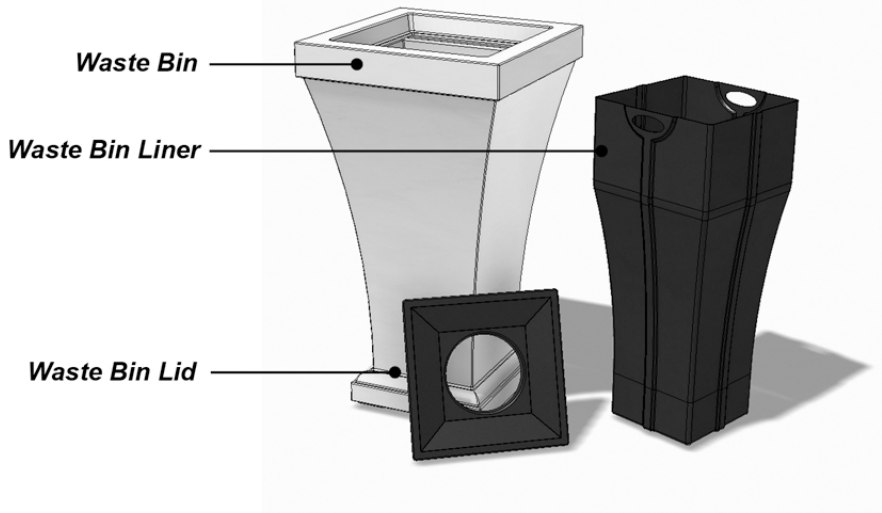

PACKAGE CONTENTS: 1x Bordeaux Bin, 1x Insert, 1x Lid

MATERIAL: Polyethylene

CAPACITY: 24 Gallons

IMPORTANT NOTE:

- All weather construction designed for indoor or outdoor use.
- Includes removable lid and liner. Waste bags not included.

- Molded polyethylene waste bin and liner
- To clean the product use a soap solution and high-pressure water
- Designed for all weather use, indoors or outdoors
- 5-year commercial warranty

Bordeaux Waste Bin
24 Gallon Capacity