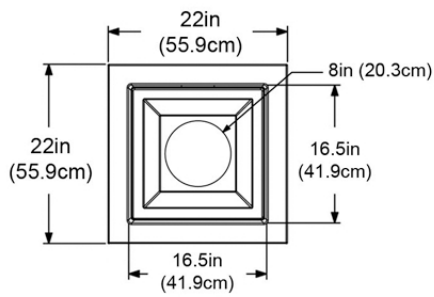

General Information:

- Molded polyethylene waste bin and liner
- To clean the product use a soap solution and high-pressure water
- Designed for all weather use, indoors or outdoors
- 5-year commercial warranty

Bordeaux Waste Bin
24 Gallon Capacity