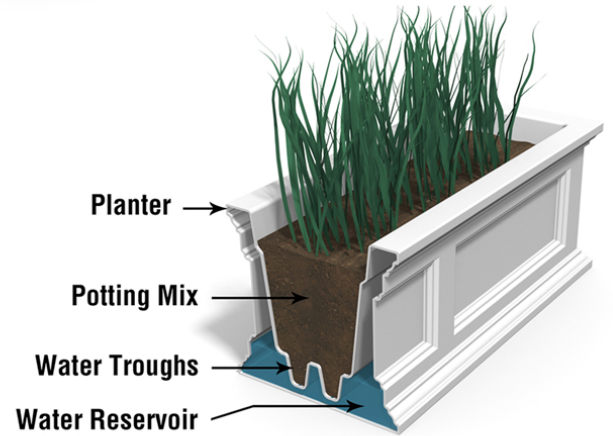

Fairfield

Model # 5824

Fairfield 5ft Window Box

DESCRIPTION

Brighten up the exterior of your home by adding color and beauty with the Mayne Fairfield Window Box. This durable construction offers a low maintenance solution and cleans with just a simple rinse of a garden hose.

- Beautiful New England window box design
- Made from 100% high-grade polyethylene
- Features a double wall design creating a water reservoir
- Includes 5 wall mount brackets with a black powder coated finish
- Warranty: 15-Yr Residential Use / 5-Yr Commercial Use

PRODUCT DIMENSIONS

Outside Dimensions: 60 in L x 11 in W x 10.8 in H (152.4cm x 27.9cm x 27.4cm)

Inside Dimensions: 56.4 in L x 7.4 in W x 8 in D (143.4cm x 18.9cm x 20.3cm)

Soil Capacity: 12.5 Gallons (47 Liters)

Water Reservoir Capacity: 4.7 Gallons (17.8 Liters)

Wall Thickness: 0.125 in (3.17mm)

Part Weight: 23lbs (10.5kg)

Material: Polyethylene

MAYNE[®]
Outdoor Products of Distinction

7024 Kilbourne Rd - Unit A London, ON N6P 1K6