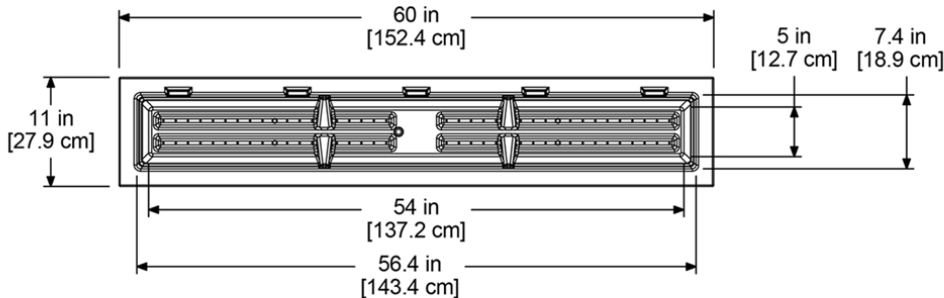

PRODUCT DIMENSIONS

Outside Dimensions: 60 in L x 11 in W x 10.8 in H (152.4cm x 27.9cm x 27.4cm)

Inside Dimensions: 56.4 in L x 7.4 in W x 8 in D (143.4cm x 18.9cm x 20.3cm)

Soil Capacity: 12.5 Gallons (47 Liters)

Water Reservoir Capacity: 4.7 Gallons (17.8 Liters)

Wall Thickness: 0.125 in (3.17mm)

Part Weight: 23lbs (10.5kg)

Material: Polyethylene

MAYNE[®]
Outdoor Products of Distinction

7024 Kilbourne Rd - Unit A London, ON N6P 1K6