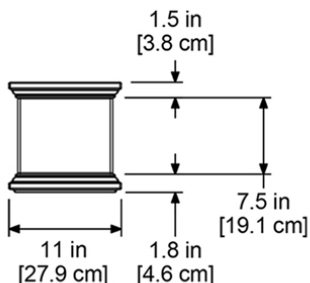

PRODUCT DIMENSIONS

Outside Dimensions: 60 in L x 11 in W x 10.8 in H (152.4cm x 27.9cm x 27.4cm)

Inside Dimensions: 56.4 in L x 7.4 in W x 8 in D (143.4cm x 18.9cm x 20.3cm)

Soil Capacity: 12.5 Gallons (47 Liters)

Water Reservoir Capacity: 4.7 Gallons (17.8 Liters)

Wall Thickness: 0.125 in (3.17mm)

Part Weight: 23lbs (10.5kg)

Material: Polyethylene

MAYNE[®]
Outdoor Products of Distinction

7024 Kilbourne Rd - Unit A London, ON N6P 1K6