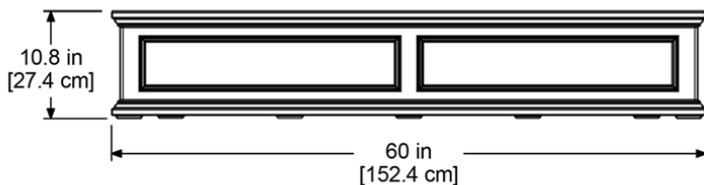

PRODUCT DIMENSIONS

Outside Dimensions: 60 in L x 11 in W x 10.8 in H (152.4cm x 27.9cm x 27.4cm)

Inside Dimensions: 56.4 in L x 7.4 in W x 8 in D (143.4cm x 18.9cm x 20.3cm)

Soil Capacity: 12.5 Gallons (47 Liters)

Water Reservoir Capacity: 4.7 Gallons (17.8 Liters)

Wall Thickness: 0.125 in (3.17mm)

Part Weight: 23lbs (10.5kg)

Material: Polyethylene

MAYNE[®]
Outdoor Products of Distinction

7024 Kilbourne Rd - Unit A London, ON N6P 1K6