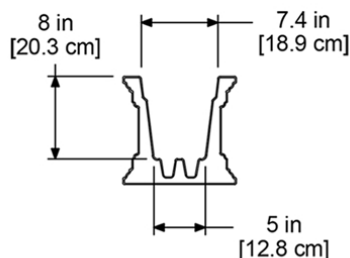

PRODUCT DIMENSIONS

Outside Dimensions: 60 in L x 11 in W x 10.8 in H (152.4cm x 27.9cm x 27.4cm)

Inside Dimensions: 56.4 in L x 7.4 in W x 8 in D (143.4cm x 18.9cm x 20.3cm)

Soil Capacity: 12.5 Gallons (47 Liters)

Water Reservoir Capacity: 4.7 Gallons (17.8 Liters)

Wall Thickness: 0.125 in (3.17mm)

Part Weight: 23lbs (10.5kg)

Material: Polyethylene

MAYNE[®]
Outdoor Products of Distinction

7024 Kilbourne Rd - Unit A London, ON N6P 1K6