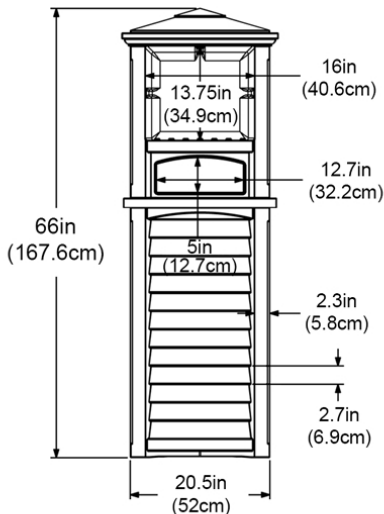

PRODUCT DIMENSIONS

Outside Dimensions: 23in L x 23in W x 66in H (58.4cm x 58.4cm x 167.6cm)

Towel Storage: 13.75in L x 16in W x 15.75in D (34.9cm x 40.6cm x 40cm)

Towel Disposal Opening: 5in H x 12.7in W (12.7cm x 32.2cm)

Storage Bin Capacity: 24 gallons (90 Liters)

Part Weight: 54.5lbs (24.8kg)

Material: Polyethylene

Shown with 16 swim towels
(towels not included)

Lakeland Valet Components Topper, Base & Liner

MAYNE[®]
CONTRACT