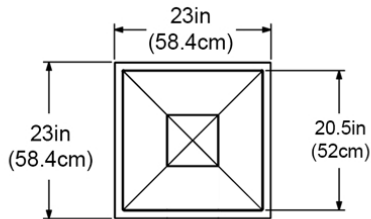

PRODUCT DIMENSIONS

Outside Dimensions: 23in L x 23in W x 66in H (58.4cm x 58.4cm x 167.6cm)

Towel Storage: 13.75in L x 16in W x 15.75in D (34.9cm x 40.6cm x 40cm)

Towel Disposal Opening: 5in H x 12.7in W (12.7cm x 32.2cm)

Storage Bin Capacity: 24 gallons (90 Liters)

Part Weight: 54.5lbs (24.8kg)

Material: Polyethylene

Shown with 16 swim towels
(towels not included)

Lakeland Valet Components Topper, Base & Liner

MAYNE[®]
CONTRACT