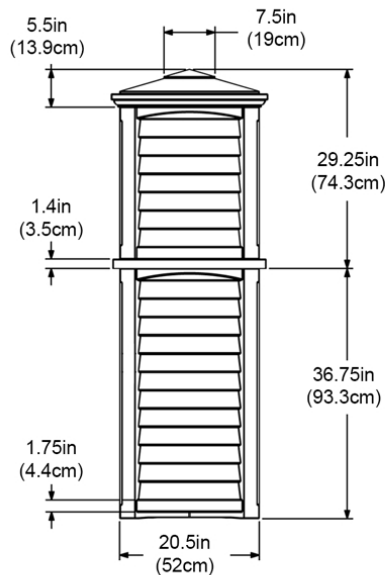

PRODUCT DIMENSIONS

Outside Dimensions: 23in L x 23in W x 66in H (58.4cm x 58.4cm x 167.6cm)

Towel Storage: 13.75in L x 16in W x 15.75in D (34.9cm x 40.6cm x 40cm)

Towel Disposal Opening: 5in H x 12.7in W (12.7cm x 32.2cm)

Storage Bin Capacity: 24 gallons (90 Liters)

Part Weight: 54.5lbs (24.8kg)

Material: Polyethylene

Shown with 16 swim towels
(towels not included)

Lakeland Valet Components Topper, Base & Liner

MAYNE[®]
CONTRACT