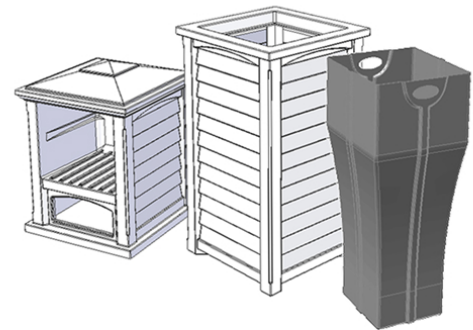

PRODUCT DIMENSIONS

Outside Dimensions: 23in L x 23in W x 66in H (58.4cm x 58.4cm x 167.6cm)

Towel Storage: 13.75in L x 16in W x 15.75in D (34.9cm x 40.6cm x 40cm)

Towel Disposal Opening: 5in H x 12.7in W (12.7cm x 32.2cm)

Storage Bin Capacity: 24 gallons (90 Liters)

Part Weight: 54.5lbs (24.8kg)

Material: Polyethylene

Shown with 16 swim towels
(towels not included)

Lakeland Valet Components Topper, Base & Liner

MAYNE[®]
CONTRACT