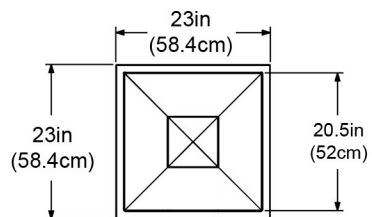

### PRODUCT DIMENSIONS

**Outside Dimension:** 23in L x 23in W x 66in H (58.4cm x 58.4cm x 167.6cm)

**Towel Storage:** 13.75in H x 16in W x 15.75in D (34.9cm x 40.6cm x 40cm)

**Towel Disposal Opening:** 5in H x 12.7in W (12.7cm x 32.2cm)

**Storage Bin Capacity:** 24 gallons (90 Liters)

**Part Weight:** 55.5lbs (25.2kg)

**Material:** Polyethylene

SHOWN WITH 18 SWIM TOWELS  
(towels not included)