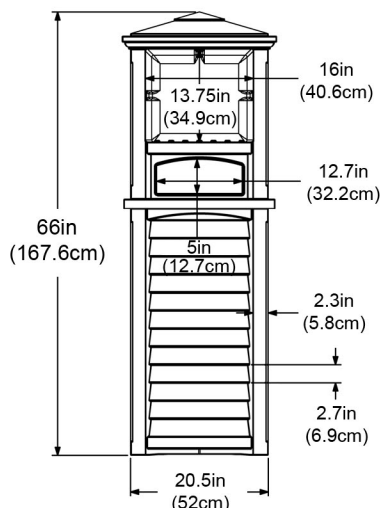

### PRODUCT DIMENSIONS

**Outside Dimension:** 23in L x 23in W x 66in H (58.4cm x 58.4cm x 167.6cm)

**Towel Storage:** 13.75in H x 16in W x 15.75in D (34.9cm x 40.6cm x 40cm)

**Towel Disposal Opening:** 5in H x 12.7in W (12.7cm x 32.2cm)

**Storage Bin Capacity:** 24 gallons (90 Liters)

**Part Weight:** 55.5lbs (25.2kg)

**Material:** Polyethylene

SHOWN WITH 18 SWIM TOWELS  
(towels not included)