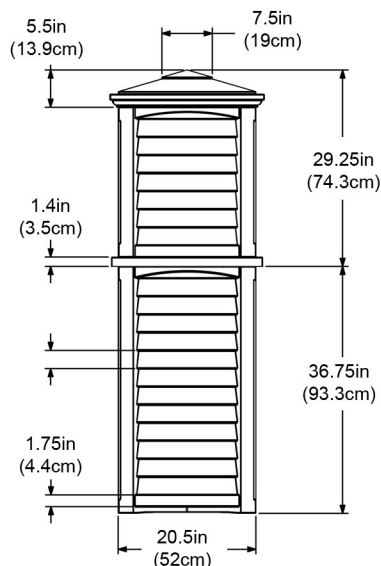

### PRODUCT DIMENSIONS

**Outside Dimension:** 23in L x 23in W x 66in H (58.4cm x 58.4cm x 167.6cm)

**Towel Storage:** 13.75in H x 16in W x 15.75in D (34.9cm x 40.6cm x 40cm)

**Towel Disposal Opening:** 5in H x 12.7in W (12.7cm x 32.2cm)

**Storage Bin Capacity:** 24 gallons (90 Liters)

**Part Weight:** 55.5lbs (25.2kg)

**Material:** Polyethylene

SHOWN WITH 18 SWIM TOWELS  
(towels not included)