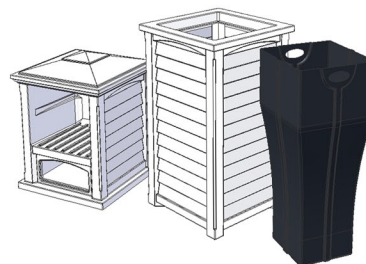

AVAILABLE COLORS

NÖVO
Inspired by Design